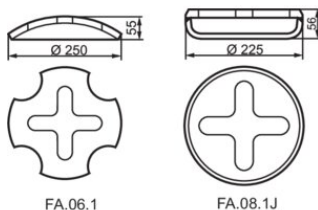

Lashing Pots for Elephant Foot Fitting

Product information

For use: For elephant foot.

... [Read more](#)

Finish: Self-coloured.

Lashing Pots for Elephant Foot Fitting

Blueprint

Lifting table

Part code	Code	Type	Material	Weight kg
7061FA061	FA.06.1	Elevated	Forged steel	5.8
7061FA081J	FA.08.1J	Counter sunk	Cast steel	8