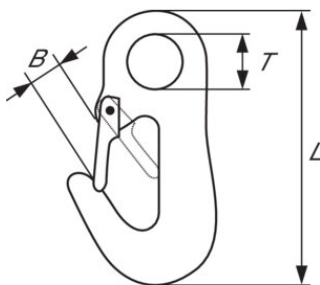

Latch Hook

Product information

Finish: Galvanized
Warning: Not for lifting.

Latch Hook

Blueprint

Lifting table

Part code	Code	Length mm	B mm	L mm	T mm	Weight kg/100pc
490509000380	KS-305	90	18	90	16	10