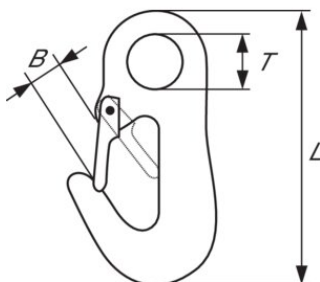

### Product information

**Finish:** Galvanized

**Warning:** Not for lifting.

## Latch Hook

### Lifting table

Part code	Code	Length mm	B mm	L mm	T mm	Weight kg/100pc
490509000380	KS-305	90	18	90	16	10