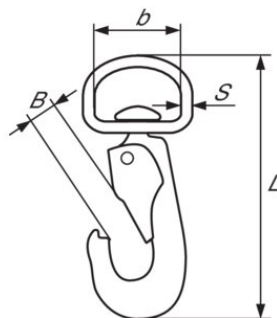

### Product information

**Anm:** 9550,51,53 have round shaped eye. 9552 has angular shaped eye.

... [Read more](#)

---

**Finish:** Galvanized.

**Warning:** Not for lifting.

## Snap Hook with Swivel

### Lifting table

Part code	Code	Length mm	Thickness of material mm	B mm	L mm	S mm	Weight kg/100pc
490505700090	BGB-9550	57	3	15	57	2,75	1.7
490506700090	BGB-9551	67	3	18	67	3	2.3
490507200090	BGB-9552	72	5	24	72	4	4.7
490507500090	BGB-9553	75	5	24	75	4	4.7