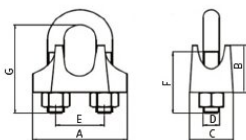

[... Read more](#)

Material: Stainless steel AISI 316

Marking: According to standard, Recommended rope size in mm

Finish: Polished surface

Standard: DIN 741

Note: Follow the fitting instruction of wire rope clip drawing

Warning: Not for lifting!

Wire Rope U-Bolt Clip Powertex PC316

Blueprint

Lifting table

Part code	Code	Rope Ø range mm	D mm	A mm	B mm	C mm	E mm	F mm	G mm	Weight kg
121200200240	PC316-2	2	M3	16	9	8	7	10	15	0.007
121200300240	PC316-3	3	M4	21	10	10	9	12	17	0.011
121200400240	PC316-4	4	M4	21	10	10	10	12	20	0.013
121200500240	PC316-5	5	M5	23	10	10	11	13	21	0.015
121200600240	PC316-6	6	M5	26	11	12	13	15	24	0.021
121200800240	PC316-8	8	M6	30	15	14	15	19	29	0.038
121201000240	PC316-10	10	M8	34	17	15	20	22	37	0.064
121201200240	PC316-12	12	M8	38	20	18	22	22	37	0.093
121201300240	PC316-13	13	M10	40	21	18	24	30	47	0.138
121201600240	PC316-16	16	M12	50	26	25	29	33	54	0.22
121201900240	PC316-19	19	M12	54	30	29	32	44	63	0.28
121202200240	PC316-22	22	M14	61	34	33	36	44	81	0.405
121202500240	PC316-25	25	M14	65	37	35	41	45	86	0.49