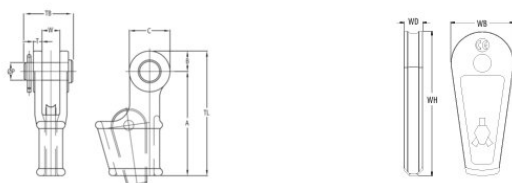

Open Wedge Socket OWS P with Pin

Blueprint

Lifting table

Part code	Rope Ø range mm	MBL ton	Finish	A mm	B mm	C mm	øP mm	T mm	TLmm mm	TBmm mm	Wmm mm	WH mm mm	WB mm mm	WD mm mm	Weight kg
121500800202	7-8	8	Galvanized	110	18	36	16	9	128	51	18	70	35	9	0.8
121501000202	9-10	12	Galvanized	145	23	46	21	11	168	63	21	74	36	12	1.7
121501300202	11-13	20	Galvanized	157	29	57	25	12	185	67	25	115	48	14	2.1
121501600202	14-16	25	Galvanized	190	35	70	30	15	225	85	31	135	57	18	4
121501900202	18-19	40	Galvanized	210	40	80	35	16	250	95	38	160	70	21	7
121502200202	20-22	55	Galvanized	252	48	95	41	18	300	110	44	187	77	24	10
121502600202	23-26	75	Galvanized	298	55	110	51	22	353	128	51	212	83	28	15
121502900202	27-29	90	Galvanized	322	65	130	57	25	387	142	57	232	91	30	21
121503200202	30-32	110	Galvanized	350	73	146	63	28	423	155	63	266	108	33	31
121503600202	34-36	125	Galvanized	400	74	148	64	28	474	160	70	298	116	35	37
121503900202	37-39	150	Galvanized	450	80	142	70	30	530	177	77	338	130	38	51
121504200202	40-42	170	Galvanized	500	87	160	76	33	587	187	76	373	140	41	64
121504800202	43-48	225	Galvanized	550	100	186	89	39	650	215	89	408	146	48	96
121505200202	49-52	280	Galvanized	637	105	205	95	46	740	244	101	450	160	53	130
121505800202	54-58	360	Galvanized	660	125	250	108	54	785	275	114	470	168	58	180
121506800202	60-68	425	Galvanized	835	135	270	121	60	970	300	127	500	176	65	275
121507600202	72-76	460	Galvanized	1,000	150	300	133	76	1,150	355	146	550	244	70	440
121508600202	81-86	625	Galvanized	1,160	150	300	140	79	1,310	375	159	670	260	80	510