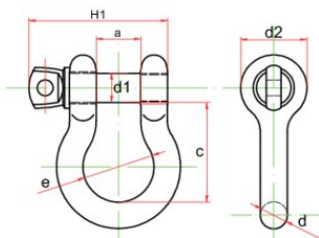

Marking: According to standard, POWERTEX (PT or PTEX) , WLL, CE, size, grade and batch number.

Temperature range: -40°C up to +200°C

Finish: Up to 3/8", matt black powder painted 1/2" and up, matt black electro galvanized

Standard: EN 13889, AS 2741, ASME B30.26

Safety factor: 6:1

Grade: 6

Bow Shackle POWERTEX PBSP Blackline

Blueprint

Lifting table

Part code	Code	WLL	Size inch	a* mm	c* mm	d mm	d1 mm	d2 mm	e mm	H1 mm	Weight
420100050840	1332	0.5	1/4	13	29	6.5	8	17.5	20	38	0.048
420100080840	1333	0.75	5/16	13.5	31	8	9.5	21	21.5	42.5	0.082
420100100840	1334	1	3/8	17	36.5	10	11.2	25	26.2	51.5	0.15
420100200840	1336	2	1/2	20.6	47.75	12.7	15.8	30.5	33.3	67	0.3
420100330840	1337	3.25	5/8	27	60	16	19	40	43	85	0.65
420100480840	1338	4.75	3/4	32	71.5	19	22	48	51	98.5	1.01