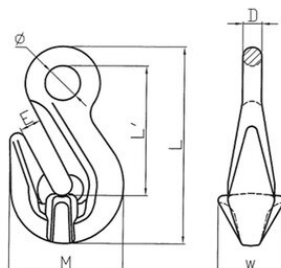

Available for 6 mm up to 32 mm chain and from WLL 1.4t up to WLL 40t.

Also available as Grab Hook with clevis (GHC) instead of the eye connection.

**Marking:** According to standard, POWERTEX + Model (GH-6-10) + traceability code.

**Temperature range:** -40°C up to +200°C without reduction in WLL

**Finish:** Powder painted in luminous red

**Standard:** EN 1677-1 (+ 25% WLL), AS 3776

### Lifting table

Part code	Code	Chain diameter mm	WLL ton	EWL mm	D mm	E mm	L mm	L' mm	M mm	W mm	Ø mm mm	Weight kg
402300141370	GH-6-10	6	1.4	46	8	8	73	46	46.5	25.5	13.5	0.15
402300251370	GH-8-10	8	2.5	61	9.5	11	93	61	53	33.5	17.5	0.3
402300401370	GH-10-10	10	4	85	14	13.5	129	85	74	42	22	0.79
402300671370	GH-13-10	13	6.7	104	18.5	17	166	104	96	53.5	27	1.67
402301001370	GH-16-10	16	10	119	22	19	186	119	116	74	36	2.74
402301601370	GH-20-10	20	16	146	23	25	225	146	145	87	44	4.72
402301901370	GH-22-10	22	19	165.5	26	27	260.5	165.5	160.5	90	48.5	8.2
402302651370	GH-26-10	26	26.5	204	34	34	311	204	190	110	52	11.35
402304001370	GH-32-10	32	40	246	40	41	373	246	229	130	64	20.65