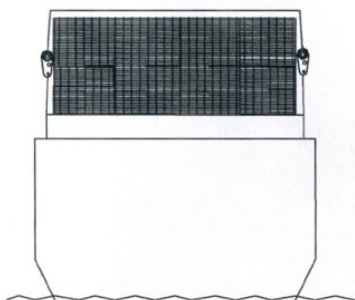

Lashing

Product information

CERTEX supplies lashing for timber packages on deck, both webbing and chain lashings.

Alternative 1 = the best tension.

We can customize lashings to your specifications, web lashing or chain lashing.

We need following dimensions :

- 1) Distance from deck fitting to top of hatch cover.
- 2) Max height of load.
- 3) Width of hatch cover.

You may also need in between lashings, depending on number of layers of timber packages on deck.