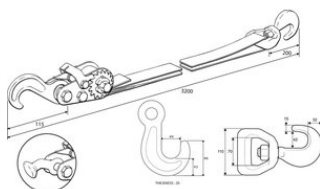

Load Lashing Ship 60

Product information

Double web, the lashing is working according to the tackle function.

... [Read more](#)

Material: Polyester/steel

Marking: Can be marked with EN or according to IMO certificate (for offshore)

Note: Hook/E-fitting on request

Load Lashing Ship 60

Blueprint

Lifting table

Part code	LC daN	MBL	Length m	Band width mm	Colour	Weight kg
7061	10,000	20	3.2	60	Orange	10