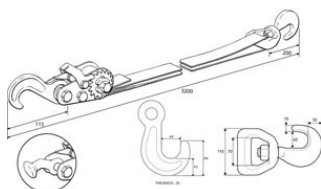

Load Lashing Ship 60

Product information

Double web, the lashing is working according to the tackle function.

... [Read more](#)

Material: Polyester/steel

Marking: Can be marked with EN or according to IMO certificate (for offshore)

Note: Hook/E-fitting on request

Load Lashing Ship 60

Blueprint

Lifting table

Part code	LC daN	MBL	Length m	Band width mm	Colour	Weight kg
7061	10,000	20	3.2	60	Orange	10