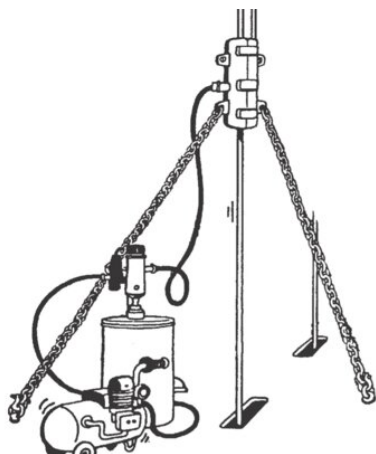

Masto wire rope lubrication

Product information

General: A high pressure equipment which lubricate all ropes both outside and inside. The equipment is portable, but can also be permanent installed.

Properties: Delivers with high-lift pump with cap, 3m 1/2" tube, lubrication booth excl compactions and 2 pcs of chain slings.

Compactions: For model MWL0435 there are 16 sizes with 2 mm class interval and for model MWL3677 there are 14 sizes with 3 mm class interval.

... [Read more](#)
