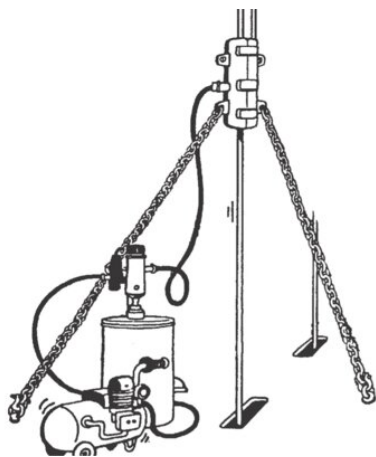

Masto wire rope lubrication

Product information

General: A high pressure equipment which lubricate all ropes both outside and inside. The equipment is portable, but can also be permanent installed.

Properties: Delivers with high-lift pump with cap, 3m 1/2" tube, lubrication booth excl compactions and 2 pcs of chain slings.

Compactions: For model MWL0435 there are 16 sizes with 2 mm class interval and for model MWL3677 there are 14 sizes with 3 mm class interval.

... [Read more](#)
