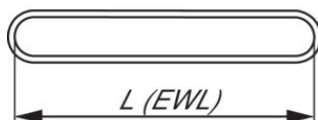

Endless Webbing Sling Powertex PWS

Blueprint

Endless Webbing Sling Powertex PWS

Lifting table

Part code	EWL m	WLL ton	Webbing width mm	Colour
341100100050210	0.5	1	30	Violet
341100100080210	0.75	1	30	Violet
341100100100210	1	1	30	Violet
341100100150210	1.5	1	30	Violet
341100100200210	2	1	30	Violet
341100100250210	2.5	1	30	Violet
341100100300210	3	1	30	Violet
341100100400210	4	1	30	Violet
341100100500210	5	1	30	Violet
341100100600210	6	1	30	Violet
341100200050210	0.5	2	60	Green
341100200080210	0.75	2	60	Green
341100200100210	1	2	60	Green
341100200150210	1.5	2	60	Green
341100200200210	2	2	60	Green
341100200250210	2.5	2	60	Green
341100200300210	3	2	60	Green
341100200400210	4	2	60	Green
341100200500210	5	2	60	Green
341100200600210	6	2	60	Green
341100300050210	0.5	3	90	Yellow
341100300080210	0.75	3	90	Yellow
341100300100210	1	3	90	Yellow
341100300150210	1.5	3	90	Yellow
341100300200210	2	3	90	Yellow